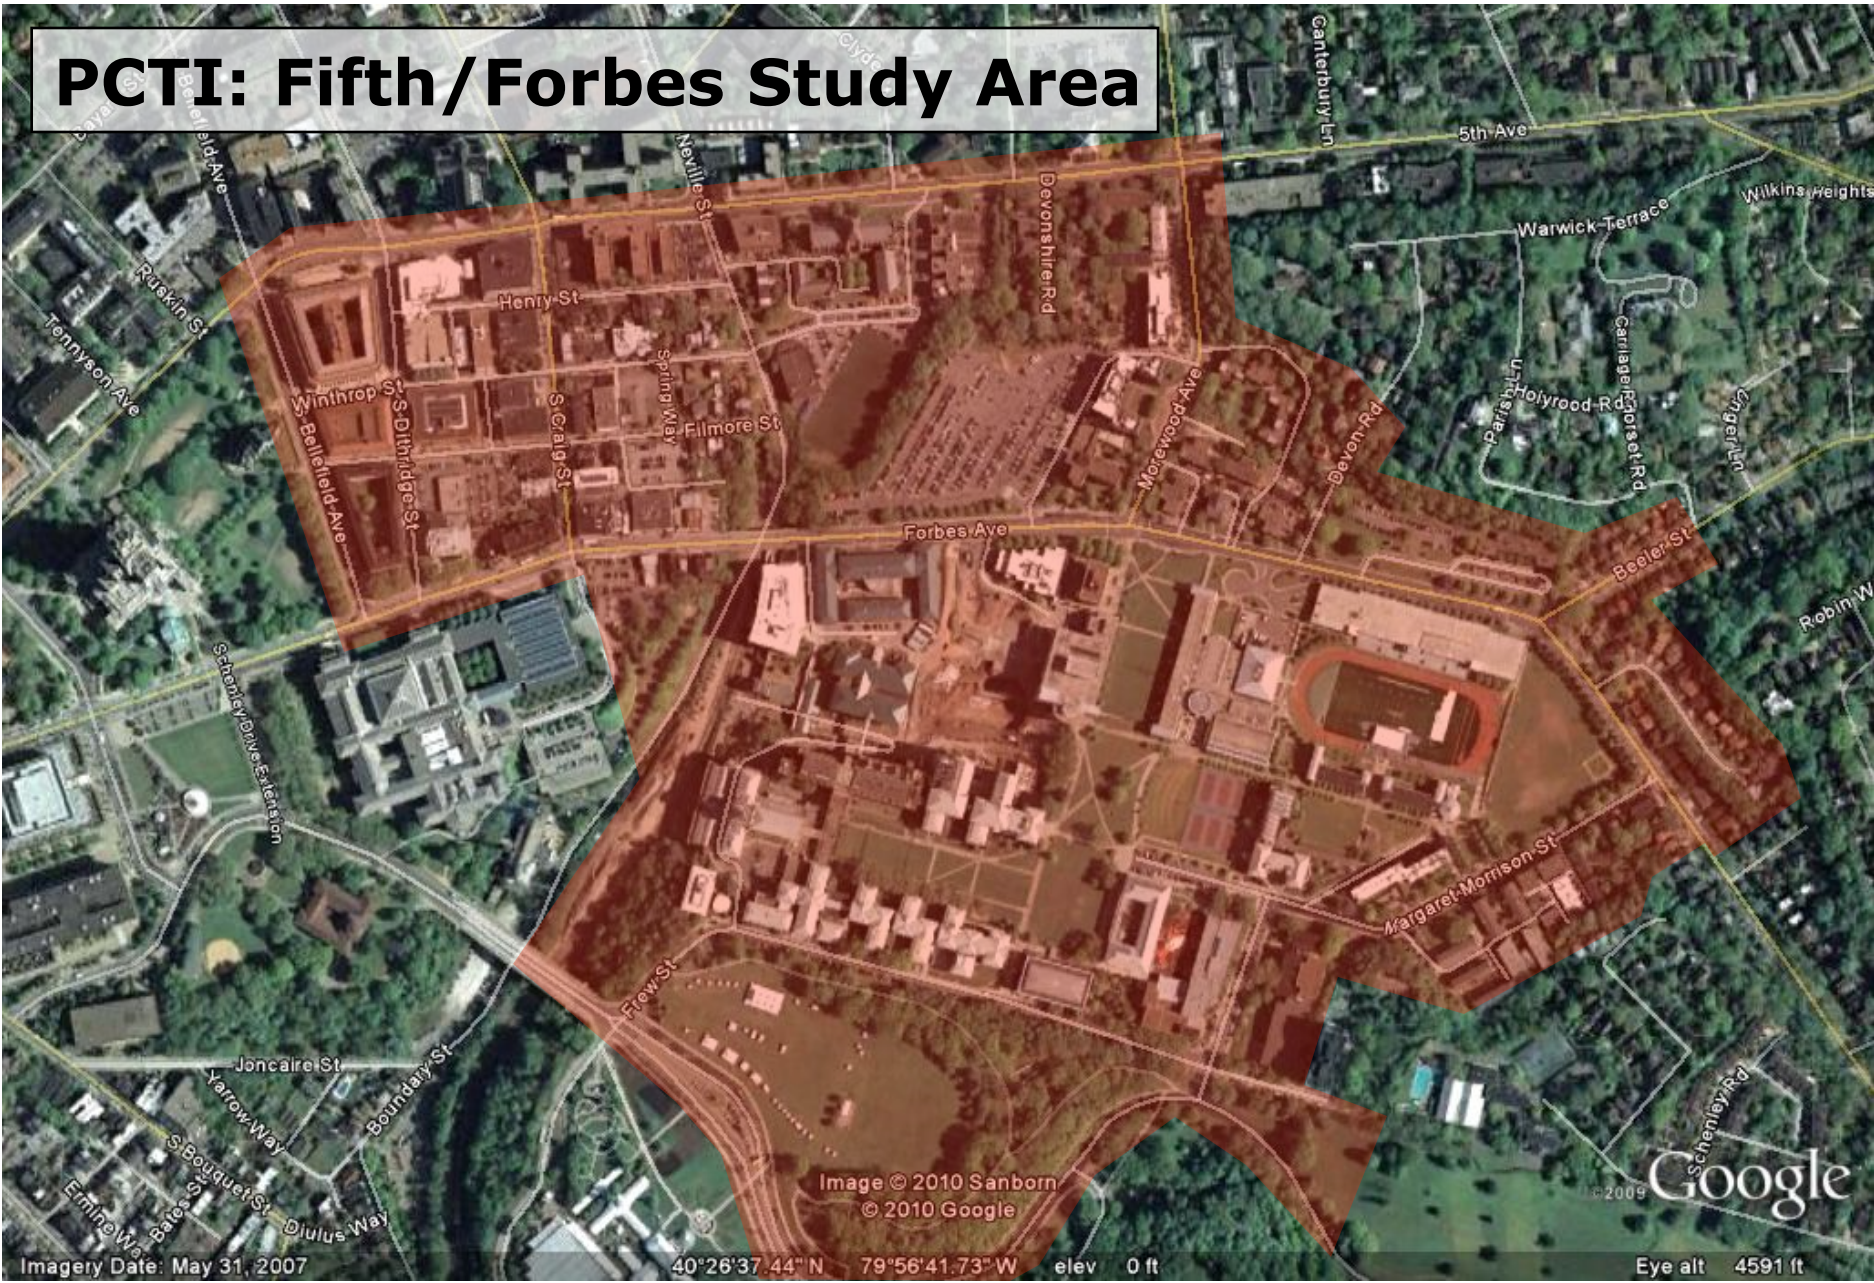

# PCTI: Fifth/Forbes Study Area

Image © 2010 Sanborn  
© 2010 Google

Google

Imagery Date: May 31, 2007

40°26'37.44" N 79°56'41.73" W elev 0 ft

Eye alt 4591 ft